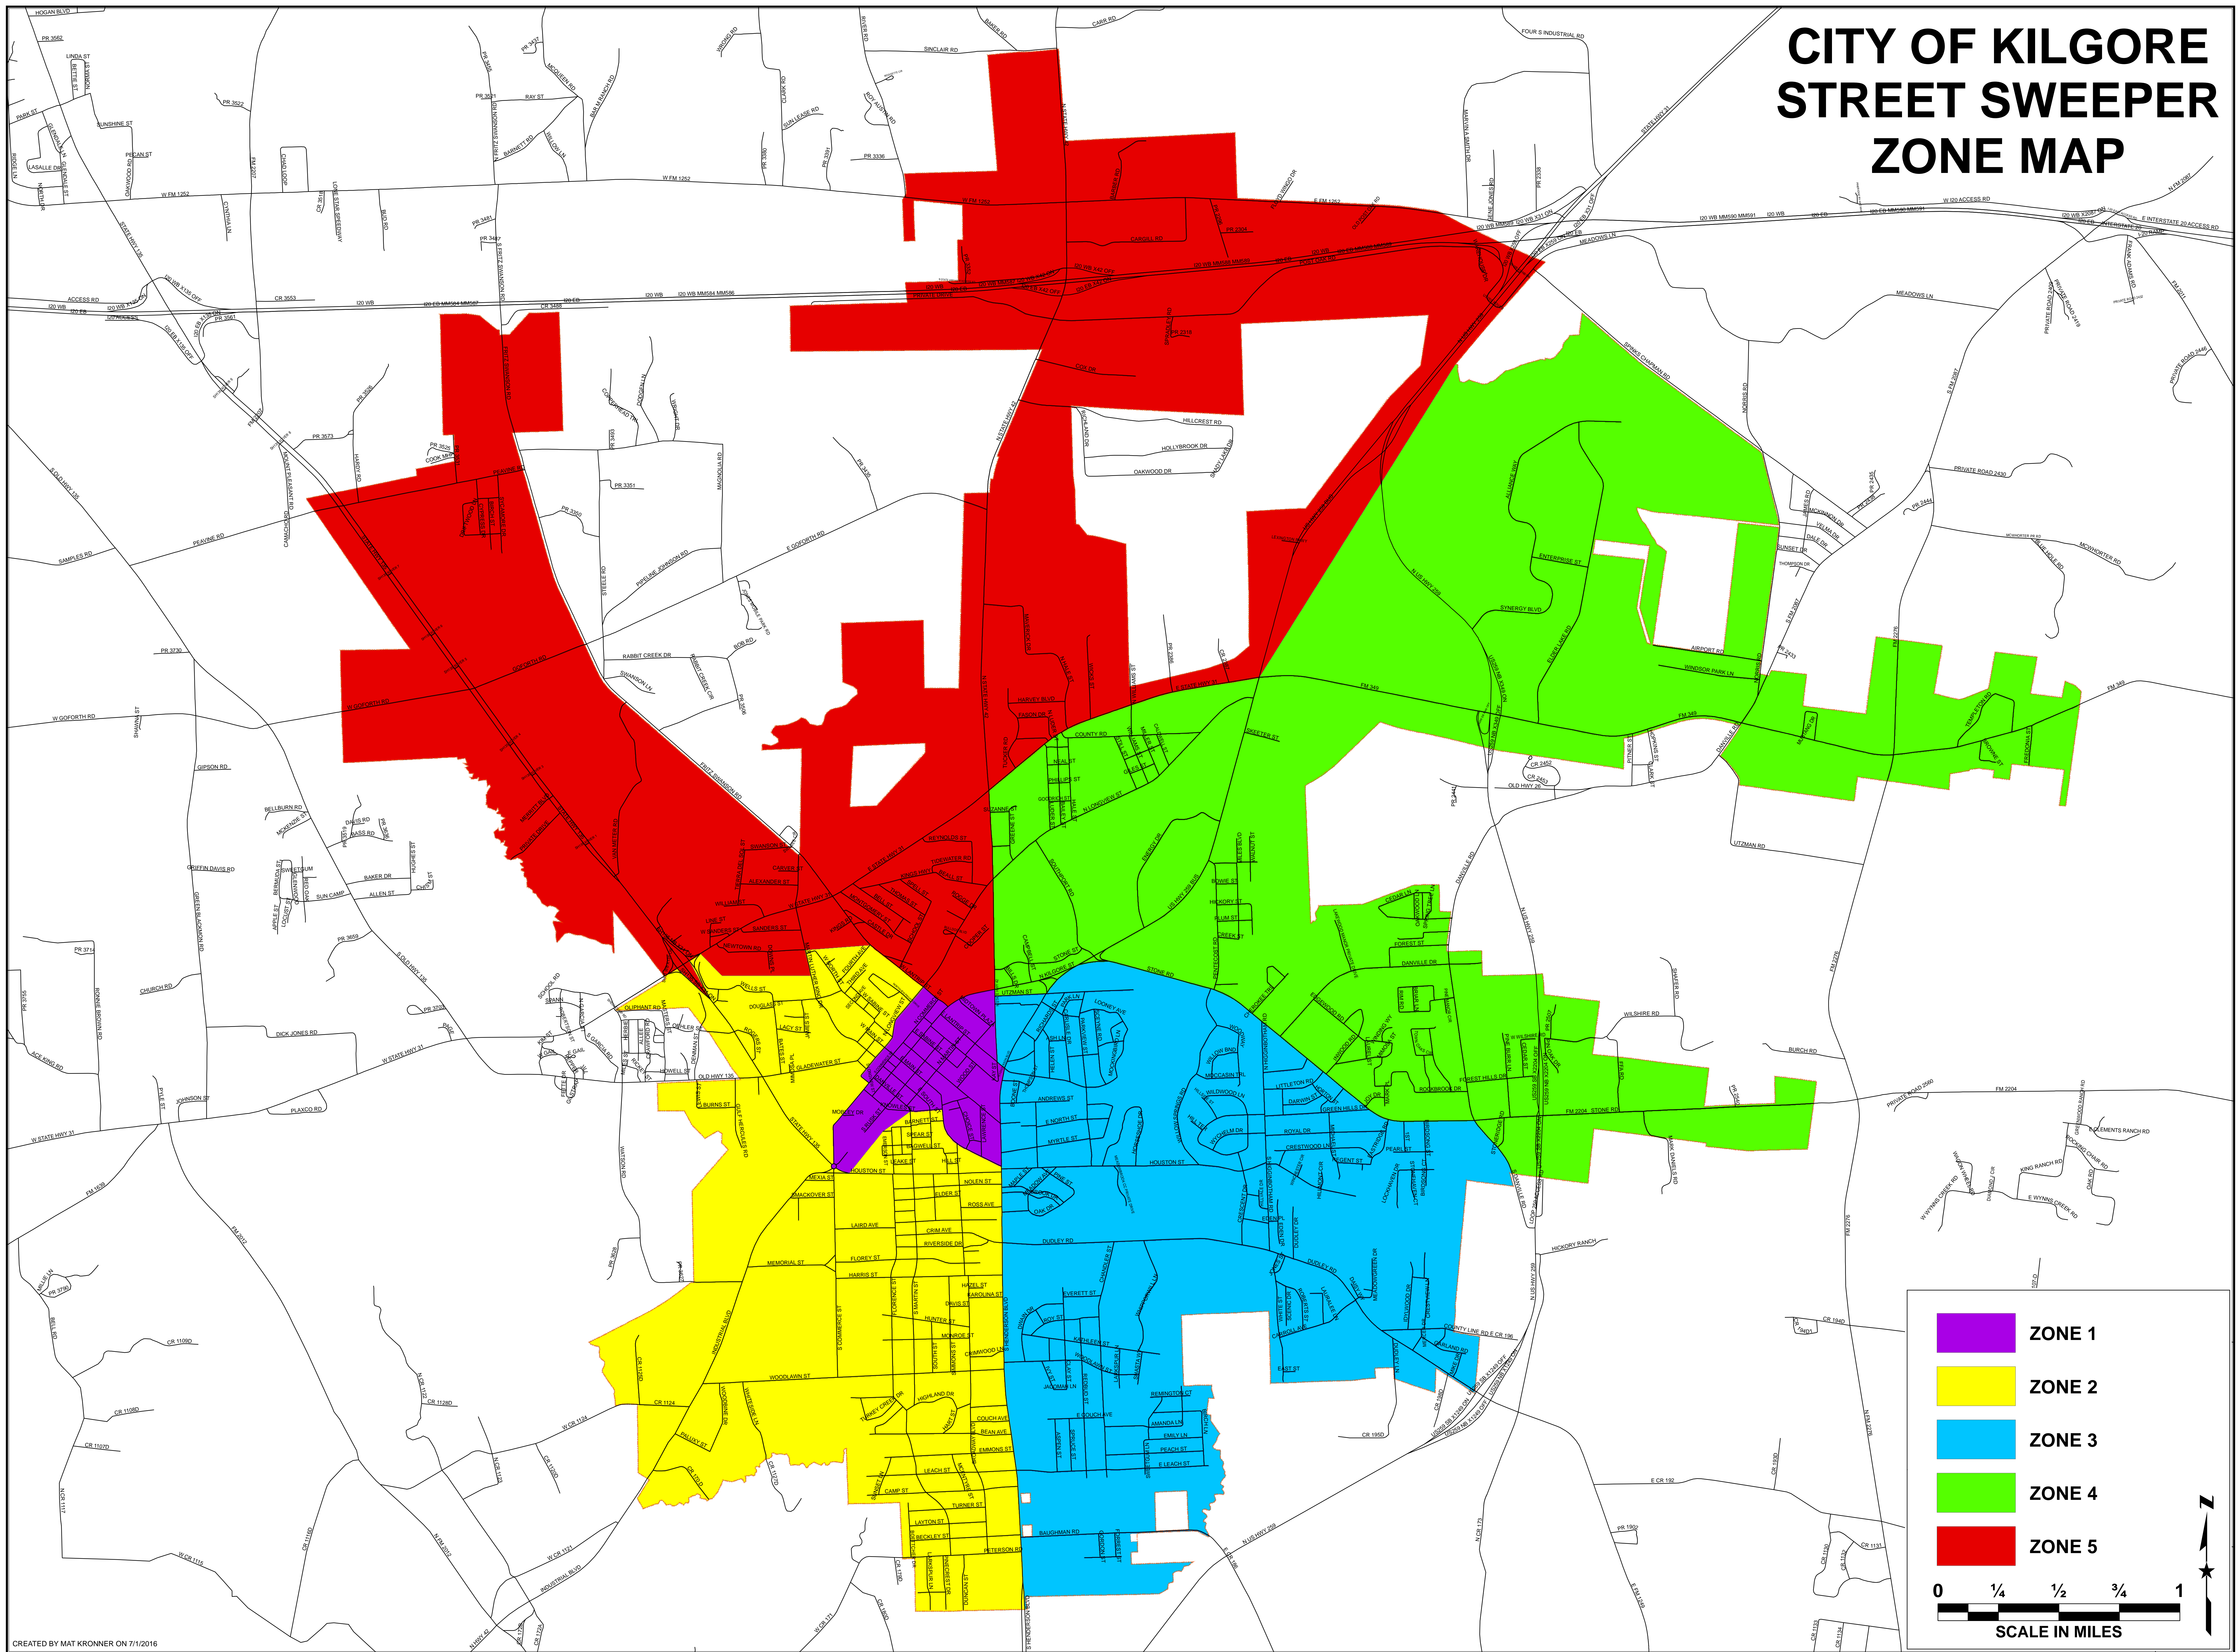

CITY OF KILGORE STREET SWEEPER ZONE MAP

ZONE 1

ZONE 2

ZONE 3

ZONE 4

ZONE 5

0 1/4 1/2 3/4 1

SCALE IN MILES