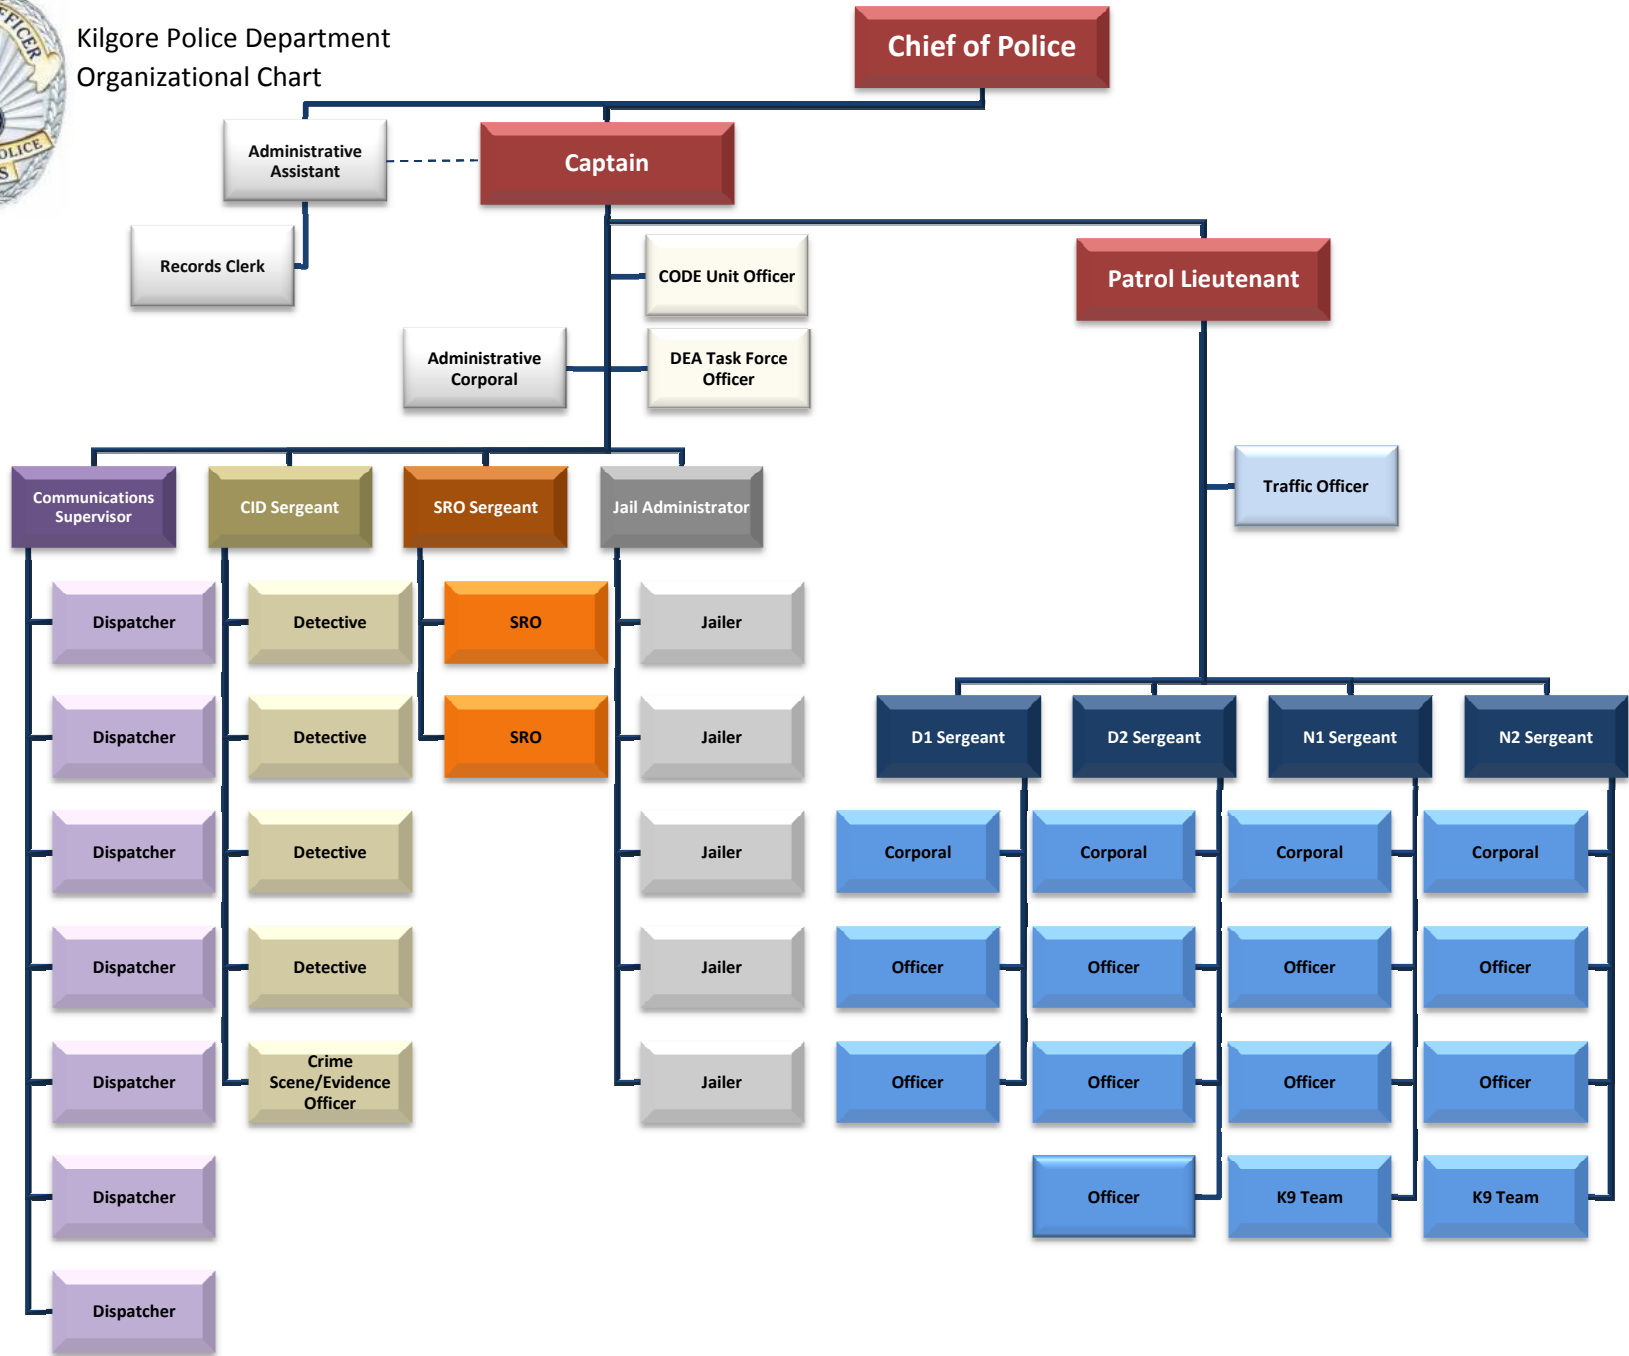

Kilgore Police Department
Organizational Chart

<u>Administrative</u>	<u>Patrol</u>	<u>Investigative</u>	<u>School Resource</u>	<u>Communications</u>	<u>Narcotics</u>	<u>Jail</u>	<u>Authorized Department Positions</u>
4 Sworn	20 Sworn	6 Sworn	3 Sworn	0 Sworn	2 Sworn	0 Sworn	35 Sworn
2 Non-Sworn	0 Non-Sworn	0 Non-Sworn	0 Non-Sworn	8 Non-Sworn	0 Non-Sworn	6 Non-Sworn	16 Non-Sworn
6 Total	20 Total	6 Total	3 Total	8 Total	2 Total	6 total	51 Total