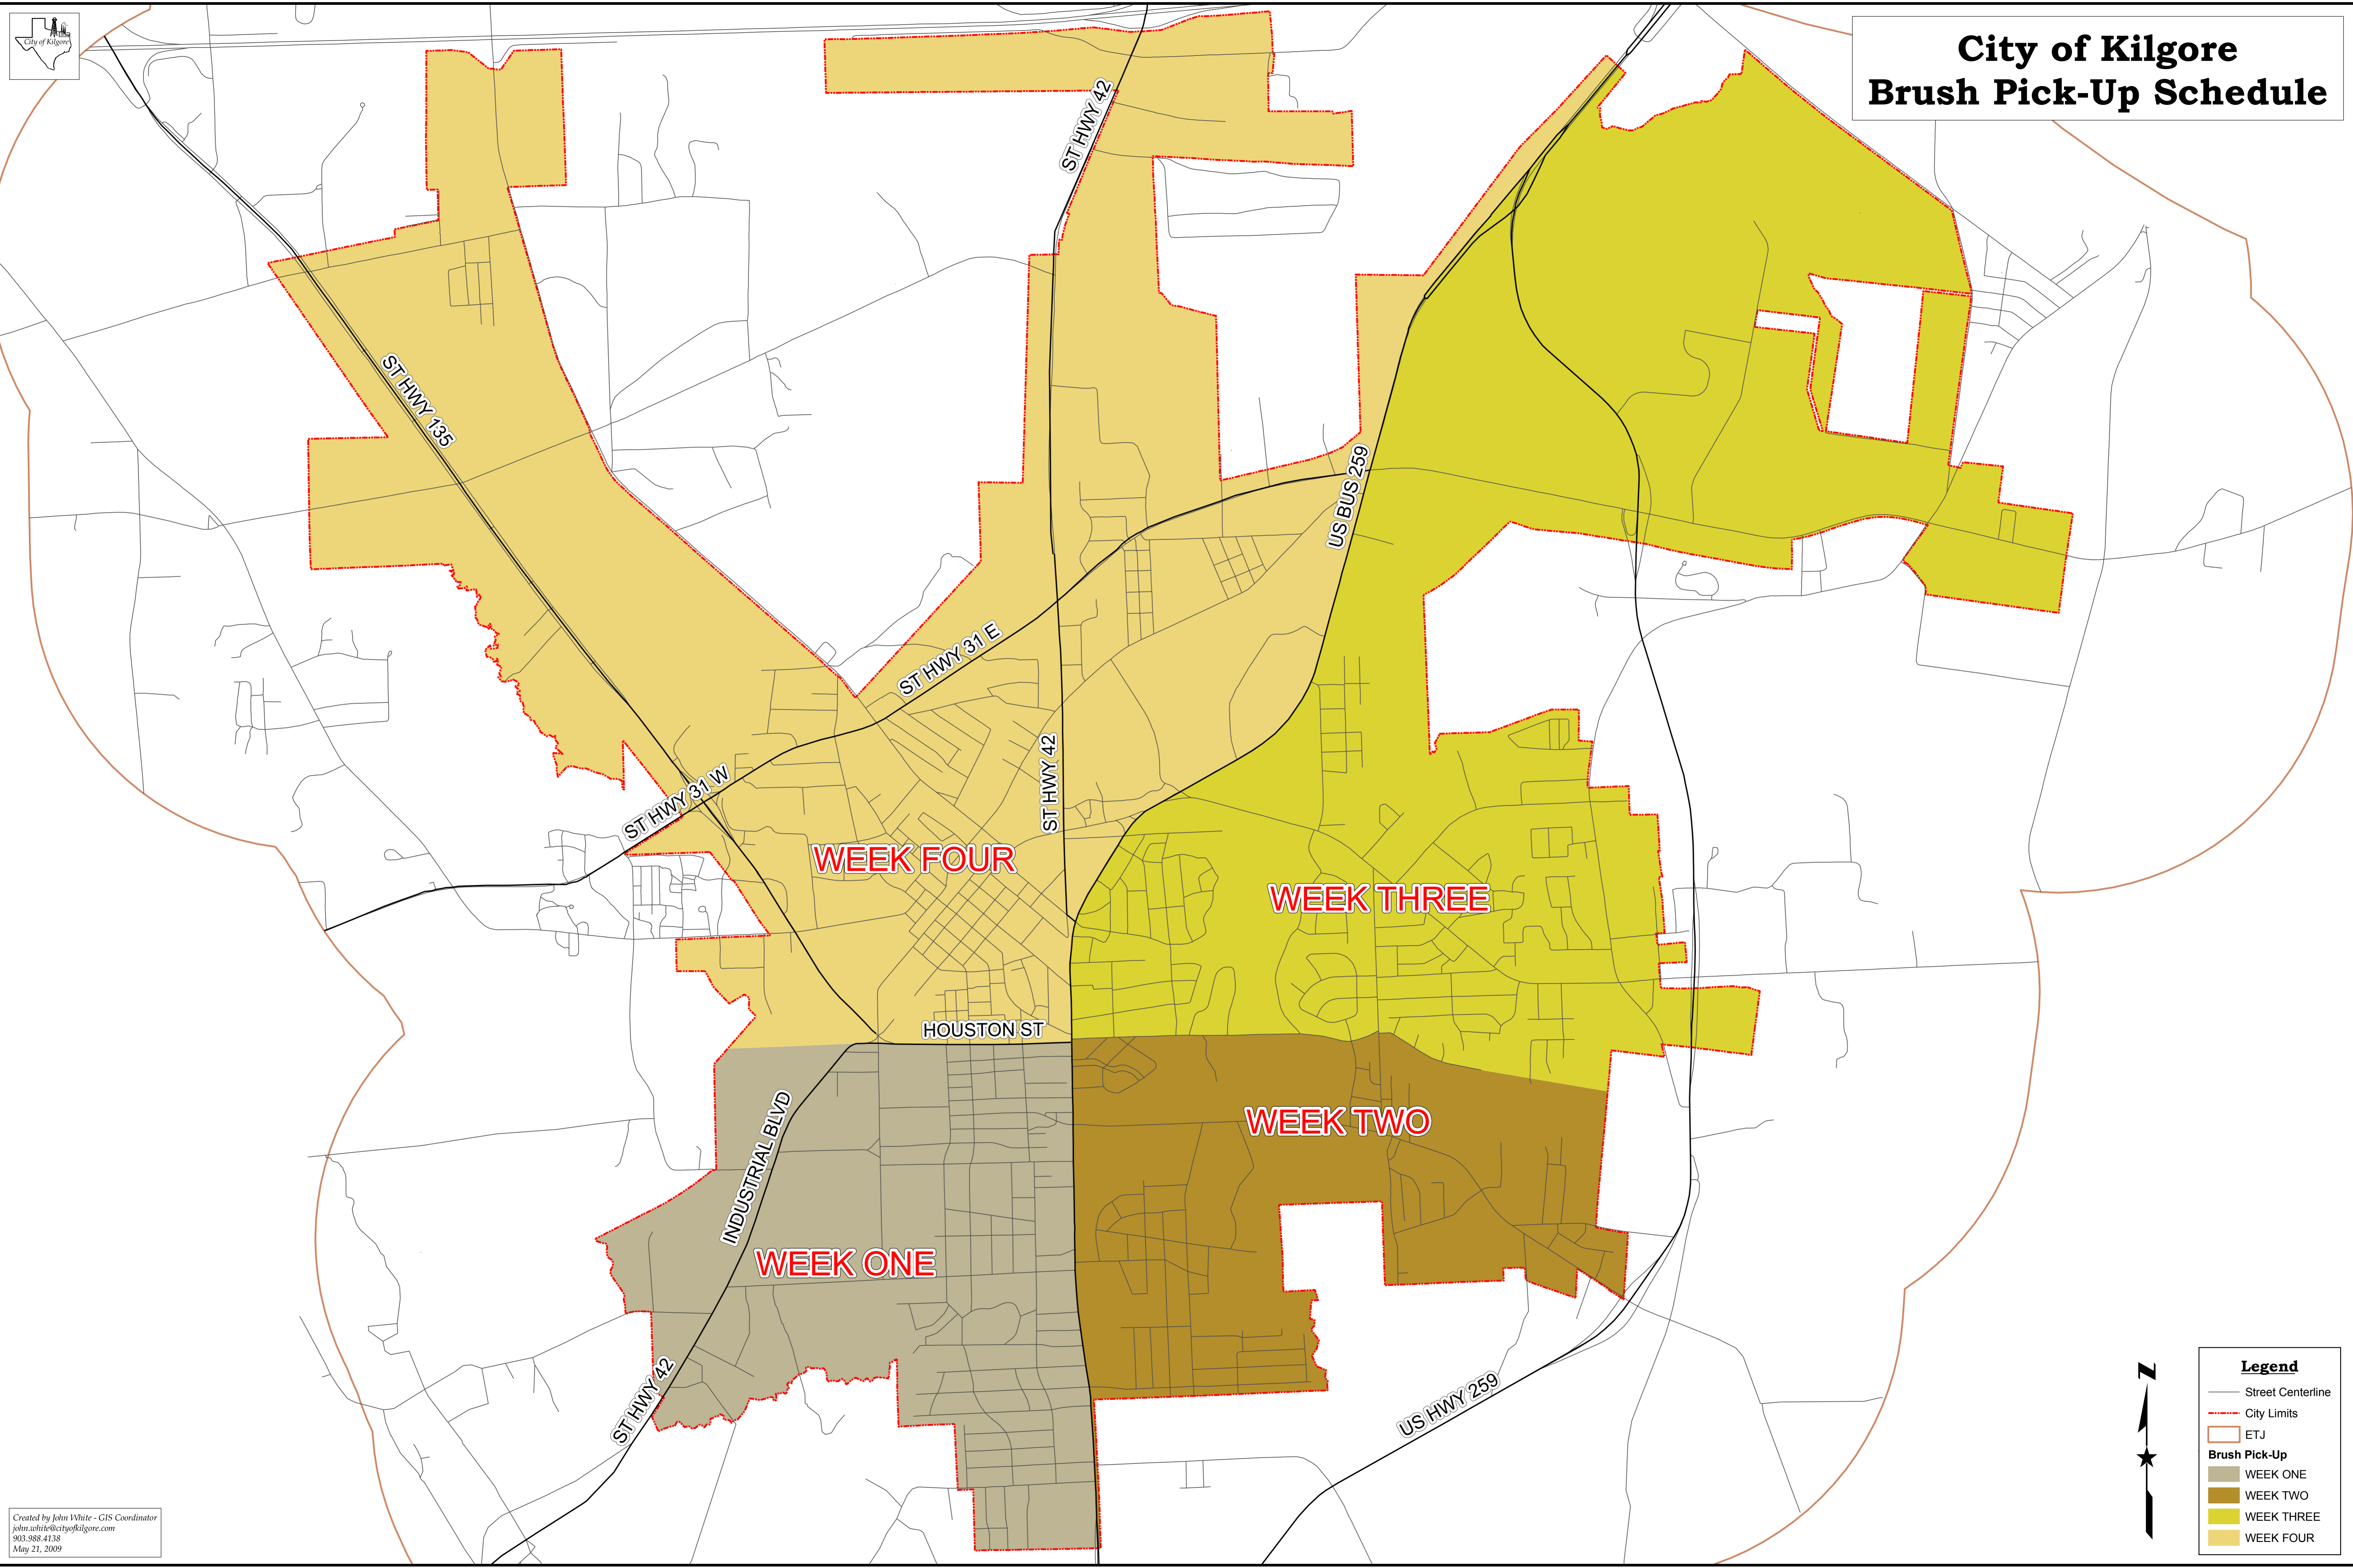

City of Kilgore Brush Pick-Up Schedule

WEEK FOUR

WEEK THREE

WEEK TWO

WEEK ONE

Legend

- Street Centerline
- - - City Limits
- ETJ
- Brush Pick-Up**
- WEEK ONE
- WEEK TWO
- WEEK THREE
- WEEK FOUR