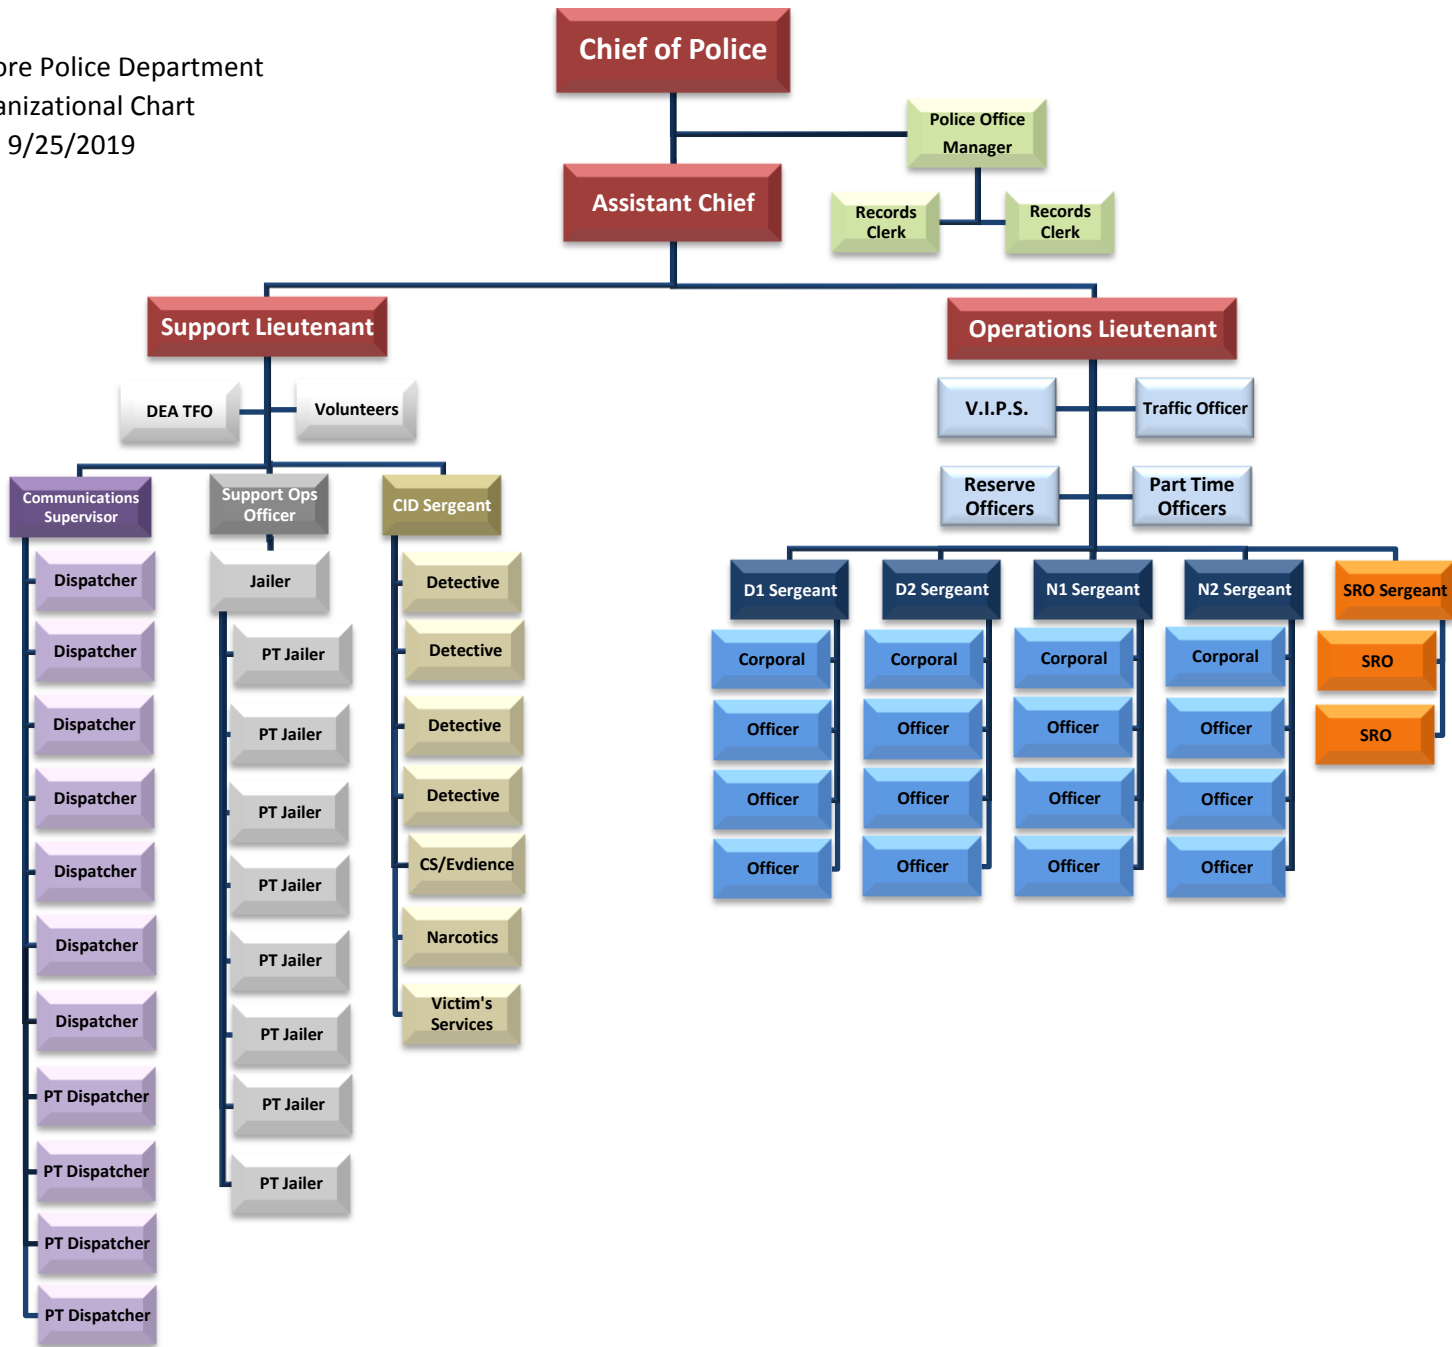

Kilgore Police Department  
Organizational Chart  
Rev. 9/25/2019

<u>Administrative</u> 4 Sworn 3 Non-Sworn 7 Total	<u>Patrol</u> 22 Sworn 0 Non-Sworn 22 Total	<u>Investigative</u> 7 Sworn 1 Non-Sworn 8 Total	<u>School Resource</u> 3 Sworn 0 Non-Sworn 3 Total	<u>Communications</u> 0 Sworn 12 Non-Sworn 12 Total	<u>Narcotics</u> 1 Sworn 0 Non-Sworn 1 Total	<u>Jail</u> 0 Sworn 10 Non-Sworn 10 Total	<u>Authorized Department Positions</u> 37 Sworn 26 Non-Sworn 63 Total
--	--	---	---	--	---	--	--